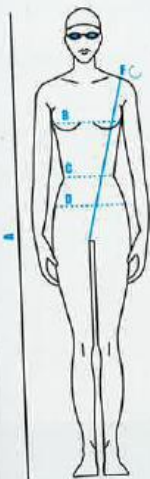

UNISEX

70 80 10

Filler 64681
TROUSERS
colour:
50 black
52 med. grey melange
70 navy
sizes: XS-XXL
Brushed fleece 280gr
80% cotton
20% polyester

UNISEX

50 52 70

72

Størrelsestabell

BODY MEASURES

SIZE RANGE (MAN)

POINTS	(cm)	BODY MEASURES							
A	Height	168	172	178	180	182	184	186	188
B	Chest	90	95	100	105	110	115	120	125
C	Waist	75	80	85	90	95	100	105	110
D	Hips	90	95	100	105	110	115	120	125

WATERWEAR POOL & BEACH SIZE RANGE									
F	75	80	85	90	95	100	105	110	
USA/UK	30	32	34	36	38	40	42	44	
I	44	46	48	50	52	54	56	58	
D	3	4	5	6	7	8	9	10	
AUS	12	14	16	18	20	22	24	26	

BEACH & ACTIVEWEAR SIZE RANGE						
F/USA/UK/I/D	S	M	L	XL	XXL	3XL

BODY MEASURES - SIZE RANGE (WOMAN)

POINTS	(cm)	BODY MEASURES							
A	Height	166	168	170	172	174	176	178	178
B	Breast	85	90	95	100	105	110	115	120
C	Waist	65	70	75	80	85	90	95	100
D	Hips	90	95	100	105	110	115	120	125
F	Body Length	151	154	157	160	163	166	169	172